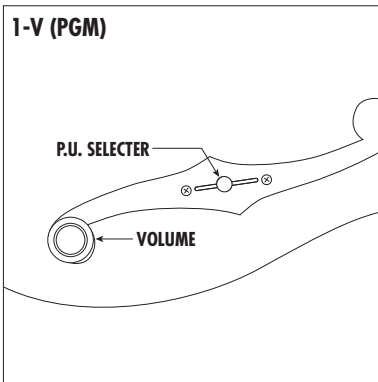

CONTROLS

Guitar Controls

CONTROLS

1 VOL(*), 1 TONE & 5 WAY LEVER SELECTOR *SAS/SA220, 260 : TRUE-DUO SWITCH ON VOLUME

1 VOL, 1 TONE & 3 WAY LEVER SELECTOR

1 VOL, 1 TONE(*) & 3 WAY TOGGLE SWITCH

1 VOL & 1 LEVER SELECTOR

1 VOL, 1 TONE & 3 WAY TOGGLE SWITCH

2 VOL, 1 TONE & 3 WAY TOGGLE SWITCH

2 VOL, 2 TONE & 3 WAY TOGGLE SWITCH

1 VOL, 1 TONE & 3 WAY TOGGLE SWITCH

1 VOL, 1 TONE, 1 BALANCER

2 VOL, 1 TONE & 3 WAY TOGGLE SWITCH

1 VOL, 1 PRE-SET EQ & 3 WAY TOGGLE SWITCH