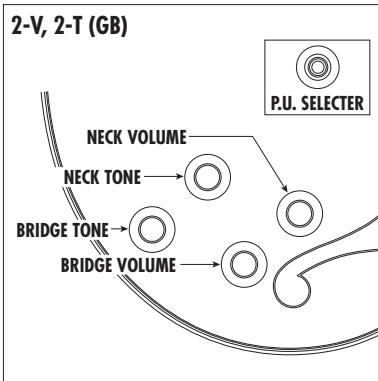

CONTROLS

Guitar Controls

CONTROLS

1 VOL(*), 1 TONE & 5 WAY LEVER SELECTOR *SAS/SA220, 260 : TRUE-DUO SWITCH ON VOLUME

1 VOL, 1 TONE & 3 WAY LEVER SELECTOR

1 VOL, 1 TONE(*) & 3 WAY TOGGLE SWITCH

1 VOL & 1 LEVER SELECTOR

1 VOL, 1 TONE & 3 WAY TOGGLE SWITCH

2 VOL, 1 TONE & 3 WAY TOGGLE SWITCH

2 VOL, 2 TONE & 3 WAY TOGGLE SWITCH

1 VOL, 1 TONE & 3 WAY TOGGLE SWITCH

1 VOL, 1 TONE, 1 BALANCER

2 VOL, 1 TONE & 3 WAY TOGGLE SWITCH

1 VOL, 1 PRE-SET EQ & 3 WAY TOGGLE SWITCH