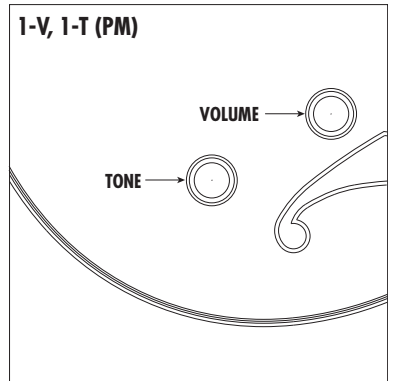

CONTROLS

Guitar Controls

CONTROLS

1 VOL(*), 1 TONE & 5 WAY LEVER SELECTOR *SAS/SA220, 260 : TRUE-DUO SWITCH ON VOLUME

1 VOL, 1 TONE & 3 WAY LEVER SELECTOR

1 VOL, 1 TONE(*) & 3 WAY TOGGLE SWITCH

1 VOL & 1 LEVER SELECTOR

1 VOL, 1 TONE & 3 WAY TOGGLE SWITCH

2 VOL, 1 TONE & 3 WAY TOGGLE SWITCH

2 VOL, 2 TONE & 3 WAY TOGGLE SWITCH

1 VOL, 1 TONE & 3 WAY TOGGLE SWITCH

1 VOL, 1 TONE, 1 BALANCER

2 VOL, 1 TONE & 3 WAY TOGGLE SWITCH

1 VOL, 1 PRE-SET EQ & 3 WAY TOGGLE SWITCH