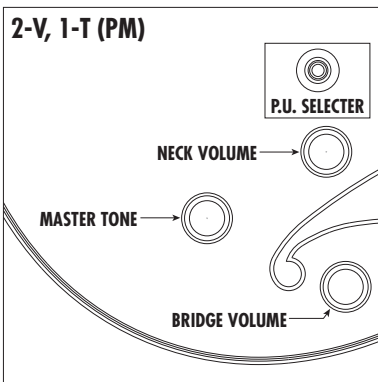

CONTROLS

Guitar Controls

CONTROLS

1 VOL(*), 1 TONE & 5 WAY LEVER SELECTOR *SAS/SA220, 260 : TRUE-DUO SWITCH ON VOLUME

1 VOL, 1 TONE & 3 WAY LEVER SELECTOR

1 VOL, 1 TONE(*) & 3 WAY TOGGLE SWITCH

1 VOL & 1 LEVER SELECTOR

1 VOL, 1 TONE & 3 WAY TOGGLE SWITCH

2 VOL, 1 TONE & 3 WAY TOGGLE SWITCH

2 VOL, 2 TONE & 3 WAY TOGGLE SWITCH

1 VOL, 1 TONE & 3 WAY TOGGLE SWITCH

1 VOL, 1 TONE, 1 BALANCER

2 VOL, 1 TONE & 3 WAY TOGGLE SWITCH

1 VOL, 1 PRE-SET EQ & 3 WAY TOGGLE SWITCH