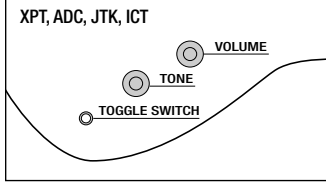

CONTROLS

Guitar Controls

CONTROLS

1 VOL(*), 1 TONE & 5 WAY LEVER SELECTOR *SAS/SA220, 260 : TRUE-DUO SWITCH ON VOLUME

1 VOL, 1 TONE & 3 WAY LEVER SELECTOR

1 VOL, 1 TONE(*) & 3 WAY TOGGLE SWITCH

1 VOL & 1 LEVER SELECTOR

1 VOL, 1 TONE & 3 WAY TOGGLE SWITCH

2 VOL, 1 TONE & 3 WAY TOGGLE SWITCH

2 VOL, 2 TONE & 3 WAY TOGGLE SWITCH

1 VOL, 1 TONE & 3 WAY TOGGLE SWITCH

1 VOL, 1 TONE, 1 BALANCER

2 VOL, 1 TONE & 3 WAY TOGGLE SWITCH

1 VOL, 1 PRE-SET EQ & 3 WAY TOGGLE SWITCH