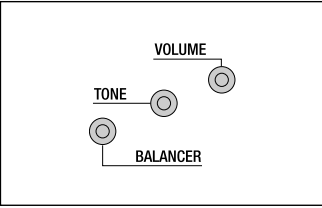

CONTROLS

Guitar Controls

CONTROLS

1 VOL(*), 1 TONE & 5 WAY LEVER SELECTOR *SAS/SA220, 260 : TRUE-DUO SWITCH ON VOLUME

1 VOL, 1 TONE & 3 WAY LEVER SELECTOR

1 VOL, 1 TONE(*) & 3 WAY TOGGLE SWITCH

1 VOL & 1 LEVER SELECTOR

1 VOL, 1 TONE & 3 WAY TOGGLE SWITCH

2 VOL, 1 TONE & 3 WAY TOGGLE SWITCH

2 VOL, 2 TONE & 3 WAY TOGGLE SWITCH

1 VOL, 1 TONE & 3 WAY TOGGLE SWITCH

1 VOL, 1 TONE, 1 BALANCER

2 VOL, 1 TONE & 3 WAY TOGGLE SWITCH

1 VOL, 1 PRE-SET EQ & 3 WAY TOGGLE SWITCH