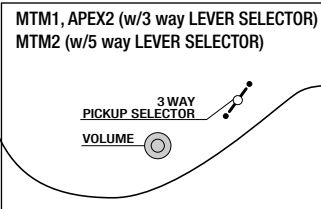

CONTROLS

Guitar Controls

CONTROLS

1 VOL(*), 1 TONE & 5 WAY LEVER SELECTOR *SAS/SA220, 260 : TRUE-DUO SWITCH ON VOLUME

1 VOL, 1 TONE & 3 WAY LEVER SELECTOR

1 VOL, 1 TONE(*) & 3 WAY TOGGLE SWITCH

1 VOL & 1 LEVER SELECTOR

1 VOL, 1 TONE & 3 WAY TOGGLE SWITCH

2 VOL, 1 TONE & 3 WAY TOGGLE SWITCH

2 VOL, 2 TONE & 3 WAY TOGGLE SWITCH

1 VOL, 1 TONE & 3 WAY TOGGLE SWITCH

1 VOL, 1 TONE, 1 BALANCER

2 VOL, 1 TONE & 3 WAY TOGGLE SWITCH

1 VOL, 1 PRE-SET EQ & 3 WAY TOGGLE SWITCH