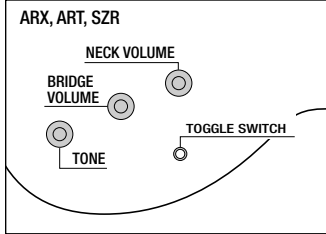

CONTROLS

Guitar Controls

CONTROLS

1 VOL(*), 1 TONE & 5 WAY LEVER SELECTOR *SAS/SA220, 260 : TRUE-DUO SWITCH ON VOLUME

1 VOL, 1 TONE & 3 WAY LEVER SELECTOR

1 VOL, 1 TONE(*) & 3 WAY TOGGLE SWITCH

1 VOL & 1 LEVER SELECTOR

1 VOL, 1 TONE & 3 WAY TOGGLE SWITCH

2 VOL, 1 TONE & 3 WAY TOGGLE SWITCH

2 VOL, 2 TONE & 3 WAY TOGGLE SWITCH

1 VOL, 1 TONE & 3 WAY TOGGLE SWITCH

1 VOL, 1 TONE, 1 BALANCER

2 VOL, 1 TONE & 3 WAY TOGGLE SWITCH

1 VOL, 1 PRE-SET EQ & 3 WAY TOGGLE SWITCH