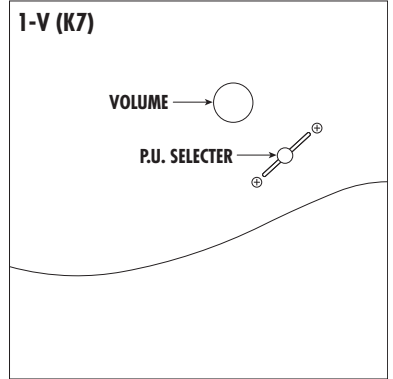

CONTROLS

Guitar Controls

CONTROLS

1 VOL(*), 1 TONE & 5 WAY LEVER SELECTOR *SAS/SA220, 260 : TRUE-DUO SWITCH ON VOLUME

1 VOL, 1 TONE & 3 WAY LEVER SELECTOR

1 VOL, 1 TONE(*) & 3 WAY TOGGLE SWITCH

1 VOL & 1 LEVER SELECTOR

1 VOL, 1 TONE & 3 WAY TOGGLE SWITCH

2 VOL, 1 TONE & 3 WAY TOGGLE SWITCH

2 VOL, 2 TONE & 3 WAY TOGGLE SWITCH

1 VOL, 1 TONE & 3 WAY TOGGLE SWITCH

1 VOL, 1 TONE, 1 BALANCER

2 VOL, 1 TONE & 3 WAY TOGGLE SWITCH

1 VOL, 1 PRE-SET EQ & 3 WAY TOGGLE SWITCH