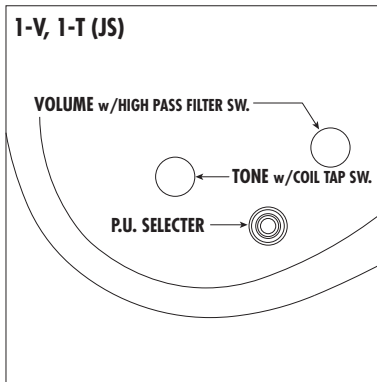

CONTROLS

Guitar Controls

CONTROLS

1 VOL(*), 1 TONE & 5 WAY LEVER SELECTOR *SAS/SA220, 260 : TRUE-DUO SWITCH ON VOLUME

1 VOL, 1 TONE & 3 WAY LEVER SELECTOR

1 VOL, 1 TONE(*) & 3 WAY TOGGLE SWITCH

1 VOL & 1 LEVER SELECTOR

1 VOL, 1 TONE & 3 WAY TOGGLE SWITCH

2 VOL, 1 TONE & 3 WAY TOGGLE SWITCH

2 VOL, 2 TONE & 3 WAY TOGGLE SWITCH

1 VOL, 1 TONE & 3 WAY TOGGLE SWITCH

1 VOL, 1 TONE, 1 BALANCER

2 VOL, 1 TONE & 3 WAY TOGGLE SWITCH

1 VOL, 1 PRE-SET EQ & 3 WAY TOGGLE SWITCH