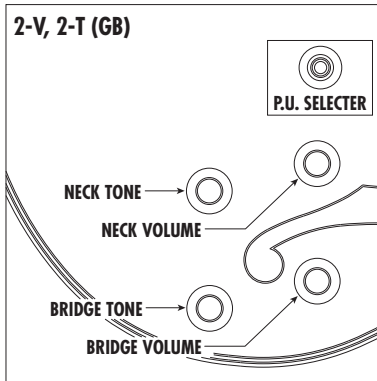

CONTROLS

Guitar Controls

CONTROLS

1 VOL(*), 1 TONE & 5 WAY LEVER SELECTOR *SAS/SA220, 260 : TRUE-DUO SWITCH ON VOLUME

1 VOL, 1 TONE & 3 WAY LEVER SELECTOR

1 VOL, 1 TONE(*) & 3 WAY TOGGLE SWITCH

1 VOL & 1 LEVER SELECTOR

1 VOL, 1 TONE & 3 WAY TOGGLE SWITCH

2 VOL, 1 TONE & 3 WAY TOGGLE SWITCH

2 VOL, 2 TONE & 3 WAY TOGGLE SWITCH

1 VOL, 1 TONE & 3 WAY TOGGLE SWITCH

1 VOL, 1 TONE, 1 BALANCER

2 VOL, 1 TONE & 3 WAY TOGGLE SWITCH

1 VOL, 1 PRE-SET EQ & 3 WAY TOGGLE SWITCH