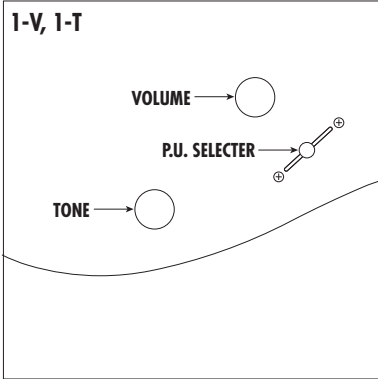

CONTROLS

Guitar Controls

CONTROLS

1 VOL(*), 1 TONE & 5 WAY LEVER SELECTOR *SAS/SA220, 260 : TRUE-DUO SWITCH ON VOLUME

1 VOL, 1 TONE & 3 WAY LEVER SELECTOR

1 VOL, 1 TONE(*) & 3 WAY TOGGLE SWITCH

1 VOL & 1 LEVER SELECTOR

1 VOL, 1 TONE & 3 WAY TOGGLE SWITCH

2 VOL, 1 TONE & 3 WAY TOGGLE SWITCH

2 VOL, 2 TONE & 3 WAY TOGGLE SWITCH

1 VOL, 1 TONE & 3 WAY TOGGLE SWITCH

1 VOL, 1 TONE, 1 BALANCER

2 VOL, 1 TONE & 3 WAY TOGGLE SWITCH

1 VOL, 1 PRE-SET EQ & 3 WAY TOGGLE SWITCH