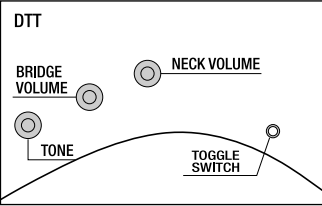

CONTROLS

Guitar Controls

CONTROLS

1 VOL(*), 1 TONE & 5 WAY LEVER SELECTOR *SAS/SA220, 260 : TRUE-DUO SWITCH ON VOLUME

1 VOL, 1 TONE & 3 WAY LEVER SELECTOR

1 VOL, 1 TONE(*) & 3 WAY TOGGLE SWITCH

1 VOL & 1 LEVER SELECTOR

1 VOL, 1 TONE & 3 WAY TOGGLE SWITCH

2 VOL, 1 TONE & 3 WAY TOGGLE SWITCH

2 VOL, 2 TONE & 3 WAY TOGGLE SWITCH

1 VOL, 1 TONE & 3 WAY TOGGLE SWITCH

1 VOL, 1 TONE, 1 BALANCER

2 VOL, 1 TONE & 3 WAY TOGGLE SWITCH

1 VOL, 1 PRE-SET EQ & 3 WAY TOGGLE SWITCH