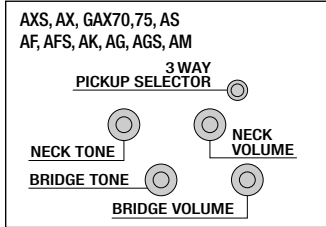

CONTROLS

Guitar Controls

CONTROLS

1 VOL(*), 1 TONE & 5 WAY LEVER SELECTOR *SAS/SA220, 260 : TRUE-DUO SWITCH ON VOLUME

1 VOL, 1 TONE & 3 WAY LEVER SELECTOR

1 VOL, 1 TONE(*) & 3 WAY TOGGLE SWITCH

1 VOL & 1 LEVER SELECTOR

1 VOL, 1 TONE & 3 WAY TOGGLE SWITCH

2 VOL, 1 TONE & 3 WAY TOGGLE SWITCH

2 VOL, 2 TONE & 3 WAY TOGGLE SWITCH

1 VOL, 1 TONE & 3 WAY TOGGLE SWITCH

1 VOL, 1 TONE, 1 BALANCER

2 VOL, 1 TONE & 3 WAY TOGGLE SWITCH

1 VOL, 1 PRE-SET EQ & 3 WAY TOGGLE SWITCH