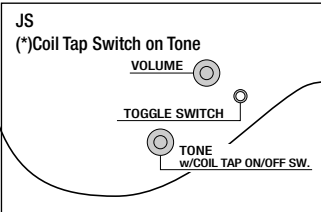

CONTROLS

Guitar Controls

CONTROLS

1 VOL(*), 1 TONE & 5 WAY LEVER SELECTOR *SAS/SA220, 260 : TRUE-DUO SWITCH ON VOLUME

1 VOL, 1 TONE & 3 WAY LEVER SELECTOR

1 VOL, 1 TONE(*) & 3 WAY TOGGLE SWITCH

1 VOL & 1 LEVER SELECTOR

1 VOL, 1 TONE & 3 WAY TOGGLE SWITCH

2 VOL, 1 TONE & 3 WAY TOGGLE SWITCH

2 VOL, 2 TONE & 3 WAY TOGGLE SWITCH

1 VOL, 1 TONE & 3 WAY TOGGLE SWITCH

1 VOL, 1 TONE, 1 BALANCER

2 VOL, 1 TONE & 3 WAY TOGGLE SWITCH

1 VOL, 1 PRE-SET EQ & 3 WAY TOGGLE SWITCH