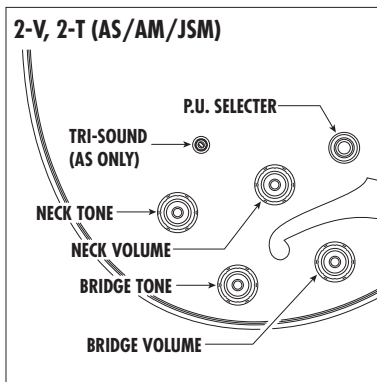

CONTROLS

Guitar Controls

CONTROLS

1 VOL(*), 1 TONE & 5 WAY LEVER SELECTOR *SAS/SA220, 260 : TRUE-DUO SWITCH ON VOLUME

1 VOL, 1 TONE & 3 WAY LEVER SELECTOR

1 VOL, 1 TONE(*) & 3 WAY TOGGLE SWITCH

1 VOL & 1 LEVER SELECTOR

1 VOL, 1 TONE & 3 WAY TOGGLE SWITCH

2 VOL, 1 TONE & 3 WAY TOGGLE SWITCH

2 VOL, 2 TONE & 3 WAY TOGGLE SWITCH

1 VOL, 1 TONE & 3 WAY TOGGLE SWITCH

1 VOL, 1 TONE, 1 BALANCER

2 VOL, 1 TONE & 3 WAY TOGGLE SWITCH

1 VOL, 1 PRE-SET EQ & 3 WAY TOGGLE SWITCH