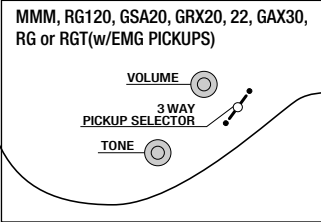

CONTROLS

Guitar Controls

CONTROLS

1 VOL(*), 1 TONE & 5 WAY LEVER SELECTOR *SAS/SA220, 260 : TRUE-DUO SWITCH ON VOLUME

1 VOL, 1 TONE & 3 WAY LEVER SELECTOR

1 VOL, 1 TONE(*) & 3 WAY TOGGLE SWITCH

1 VOL & 1 LEVER SELECTOR

1 VOL, 1 TONE & 3 WAY TOGGLE SWITCH

2 VOL, 1 TONE & 3 WAY TOGGLE SWITCH

2 VOL, 2 TONE & 3 WAY TOGGLE SWITCH

1 VOL, 1 TONE & 3 WAY TOGGLE SWITCH

1 VOL, 1 TONE, 1 BALANCER

2 VOL, 1 TONE & 3 WAY TOGGLE SWITCH

1 VOL, 1 PRE-SET EQ & 3 WAY TOGGLE SWITCH