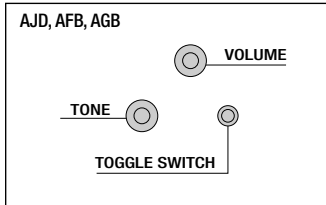

CONTROLS

Guitar Controls

CONTROLS

1 VOL(*), 1 TONE & 5 WAY LEVER SELECTOR *SAS/SA220, 260 : TRUE-DUO SWITCH ON VOLUME

1 VOL, 1 TONE & 3 WAY LEVER SELECTOR

1 VOL, 1 TONE(*) & 3 WAY TOGGLE SWITCH

1 VOL & 1 LEVER SELECTOR

1 VOL, 1 TONE & 3 WAY TOGGLE SWITCH

2 VOL, 1 TONE & 3 WAY TOGGLE SWITCH

2 VOL, 2 TONE & 3 WAY TOGGLE SWITCH

1 VOL, 1 TONE & 3 WAY TOGGLE SWITCH

1 VOL, 1 TONE, 1 BALANCER

2 VOL, 1 TONE & 3 WAY TOGGLE SWITCH

1 VOL, 1 PRE-SET EQ & 3 WAY TOGGLE SWITCH