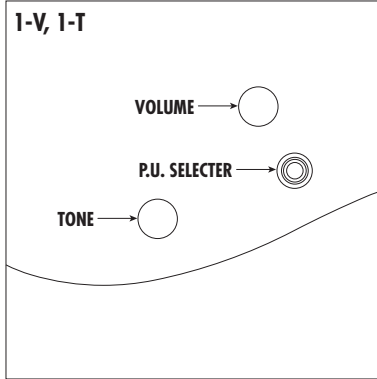

CONTROLS

Guitar Controls

CONTROLS

1 VOL(*), 1 TONE & 5 WAY LEVER SELECTOR *SAS/SA220, 260 : TRUE-DUO SWITCH ON VOLUME

1 VOL, 1 TONE & 3 WAY LEVER SELECTOR

1 VOL, 1 TONE(*) & 3 WAY TOGGLE SWITCH

1 VOL & 1 LEVER SELECTOR

1 VOL, 1 TONE & 3 WAY TOGGLE SWITCH

2 VOL, 1 TONE & 3 WAY TOGGLE SWITCH

2 VOL, 2 TONE & 3 WAY TOGGLE SWITCH

1 VOL, 1 TONE & 3 WAY TOGGLE SWITCH

1 VOL, 1 TONE, 1 BALANCER

2 VOL, 1 TONE & 3 WAY TOGGLE SWITCH

1 VOL, 1 PRE-SET EQ & 3 WAY TOGGLE SWITCH