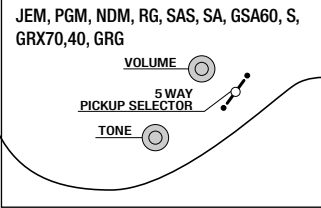

CONTROLS

Guitar Controls

CONTROLS

1 VOL(*), 1 TONE & 5 WAY LEVER SELECTOR *SAS/SA220, 260 : TRUE-DUO SWITCH ON VOLUME

1 VOL, 1 TONE & 3 WAY LEVER SELECTOR

1 VOL, 1 TONE(*) & 3 WAY TOGGLE SWITCH

1 VOL & 1 LEVER SELECTOR

1 VOL, 1 TONE & 3 WAY TOGGLE SWITCH

2 VOL, 1 TONE & 3 WAY TOGGLE SWITCH

2 VOL, 2 TONE & 3 WAY TOGGLE SWITCH

1 VOL, 1 TONE & 3 WAY TOGGLE SWITCH

1 VOL, 1 TONE, 1 BALANCER

2 VOL, 1 TONE & 3 WAY TOGGLE SWITCH

1 VOL, 1 PRE-SET EQ & 3 WAY TOGGLE SWITCH